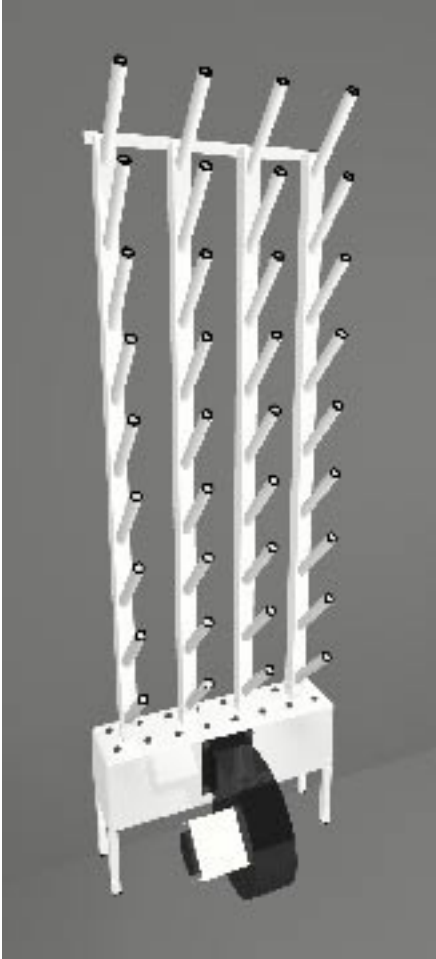

Williams®

Boot & Glove Dryers Inc.

Series: Specialty
Model: G18
Description: 18 pr glove dryer

Dimensions (in): 24x20x80
Wt (lbs): 80

Air/outlets (cfm +/-): 5
Built in heater: Yes

Amps: 10
Watts of Heat: 1250
Volts: 110

Sound (dB +/-): 60

Notes: Floor supported,
wall mounted.
On/off switch/24hr
wall timer
8' grounded cord