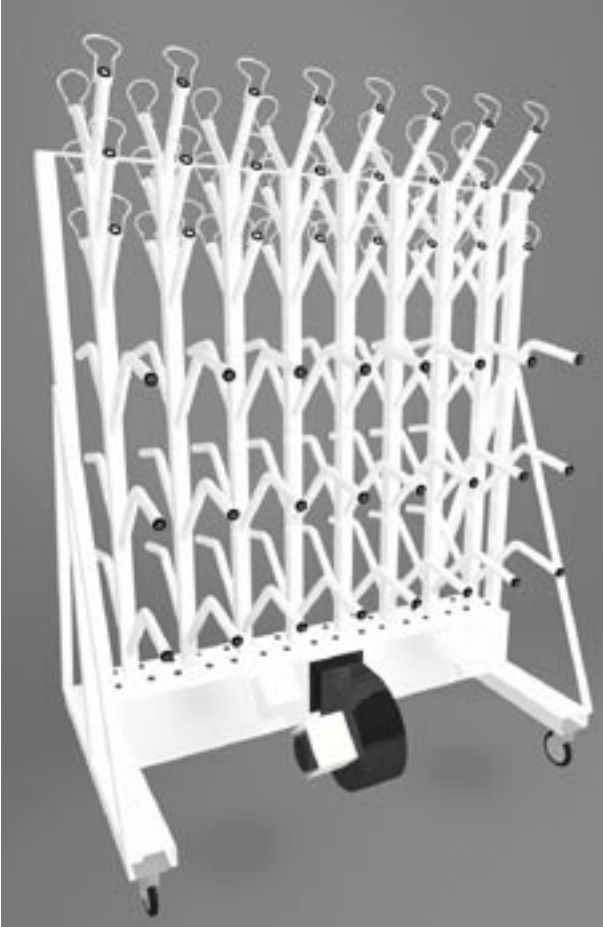

Williams®

Boot & Glove Dryers Inc.

Series: Commercial

Model: P24/24P

Description: Portable 24 pr. boot
& glove dryer

Dimensions (in): 51x32x70

Wt (lbs): 240

Air/outlets (cfm +/-): 2.8

Built in heater: Yes

Amps: 12

Watts of Heat: 1550

Volts: 110

Sound (dB +/-): 58

Notes: Palm Expanders on
glove arms open
the palm of the
glove, straighten-
ing the fingers.
Ideal when drying
soft shell gloves.
End supports with
4 HD casters.
On/off switch
8' cord c/w ground-
ed plug. 24Hr wall
timer available
upon request.