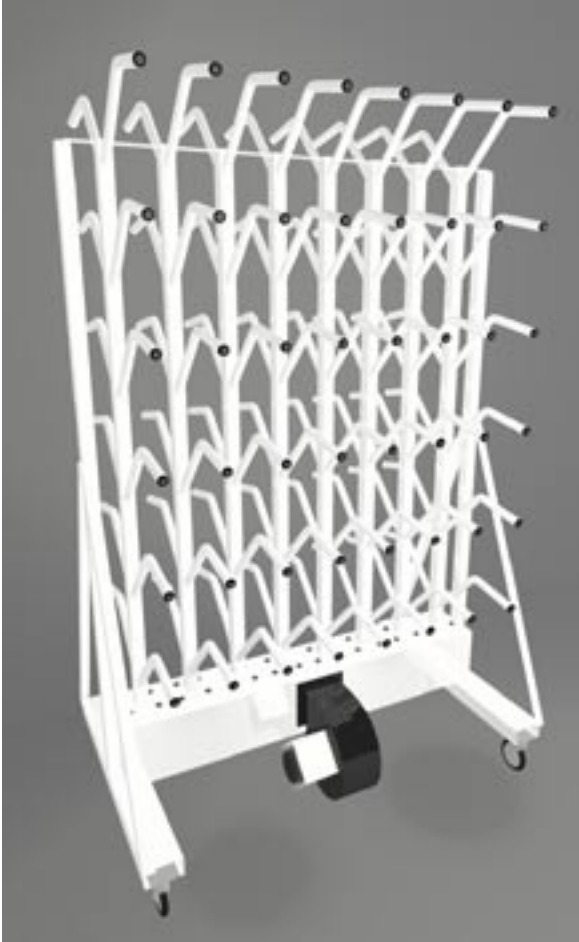

Williams[®]

Boot & Glove Dryers Inc.

Series: Commercial

Model: P48

Description: Portable 48 pr.
boots

Dimensions (in): 51x32x82

Wt (lbs): 210

Air/outlets (cfm +/-): 2.7

Built in heater: Yes

Amps: 12

Watts of Heat: 1550

Volts: 110

Sound (dB +/-): 58

Notes: End supports with
4 HD casters.
On/Off switch
and 24hr wall
timer (upon re-
quest).
8' cord c/w ground-
ed plug