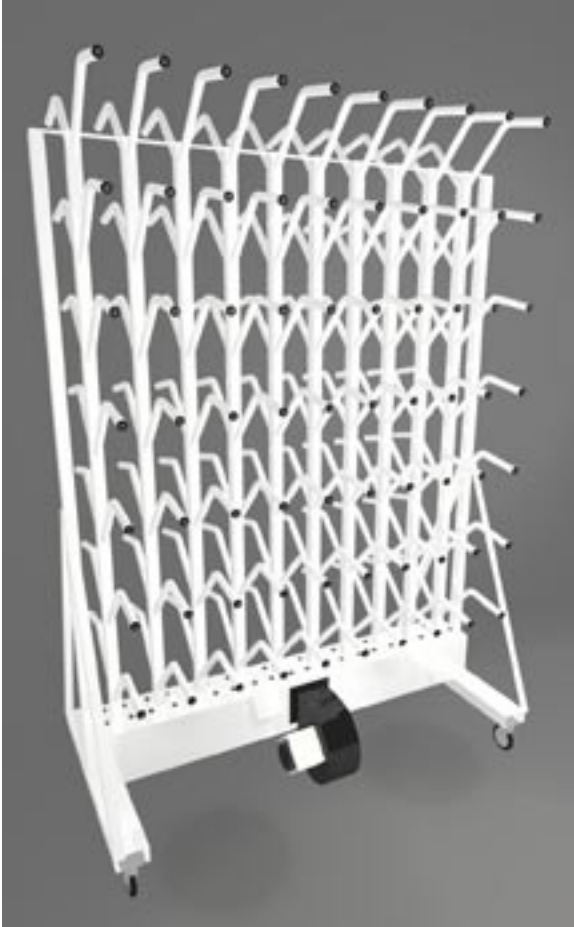

Boot & Glove Dryers Inc.

Series: Commercial

Model: P70

Description: Portable 70 pr.
boots

Dimensions (in): 63x32x93

Wt (lbs): 300

Air/outlets (cfm +/-): 2.2

Built in heater: Yes

Amps: 12

Watts of Heat: 1550

Volts: 110

Sound (dB +/-): 58

Notes: End supports with
4 HD casters.
On/off switch
8' cord c/w ground-
ed plug.
24Hr wall timer
available upon
request.