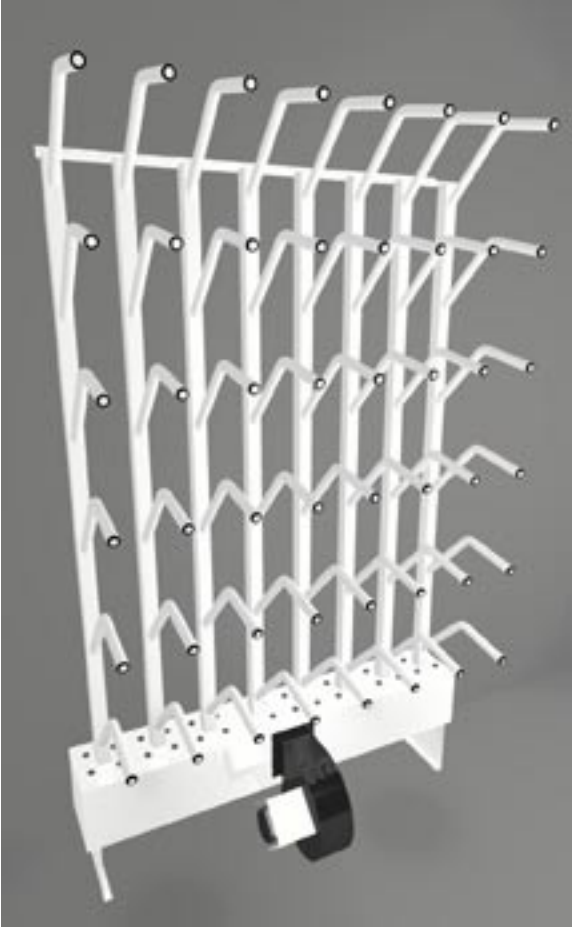

## Boot & Glove Dryers Inc.

Series: Commercial  
Model: W24  
Description: Stationary 24 pr.  
boots

Dimensions (in): 48x20x80  
Wt (lbs): 135

Air/outlets (cfm +/-): 4.2  
Built in heater: Yes

Amps: 10  
Watts of Heat: 1250  
Volts: 110

Sound (dB +/-): 58

Notes: Machine is floor supported and attached at the wall. On/Off switch and 24hr wall timer (upon request). 8' cord c/w grounded plug