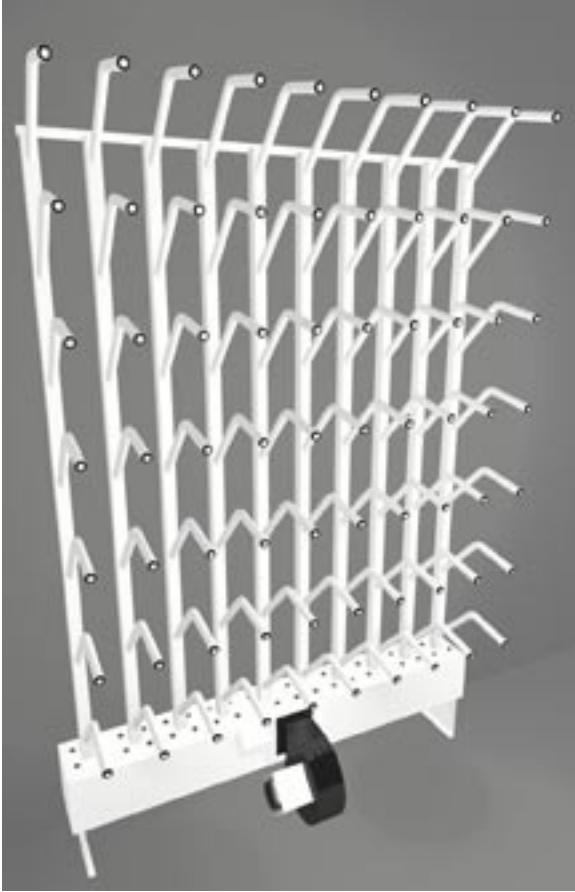

Williams®

Boot & Glove Dryers Inc.

Series: Commercial

Model: W35

Description: Stationary 35 pr.
boots

Dimensions (in): 60x20x91

Wt (lbs): 165

Air/outlets (cfm +/-): 3.6

Built in heater: Yes

Amps: 12

Watts of Heat: 1550

Volts: 110

Sound (dB +/-): 58

Notes: Machine is floor supported and attached at the wall.
On/off switch
8' cord c/w grounded plug; 24 hr wall timer upon request.