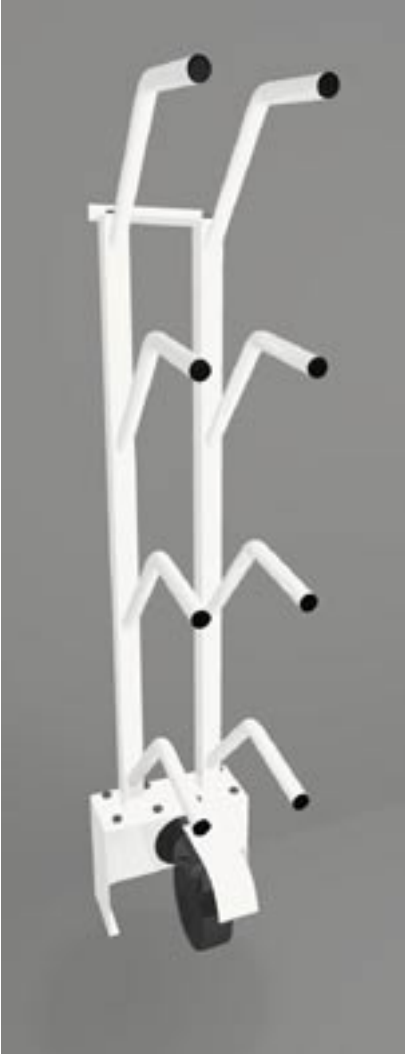

Williams®

Boot & Glove Dryers Inc.

Series: Recreational

Model: W4

Description: Stationary 4 pair
boot dryer

Dimensions (in): 12"x18"x56

Wt (lbs): 25

Air/outlets (cfm +/-): 3.6

Built in heater: Yes

Amps/Watts: 4A

Watts of Heat: 400

Volts: 110

Sound (dB +/-): 52

Notes: Floor supported,
wall mounted.
On/Off switch and
24hr wall timer.
8' grounded 3
prong cord