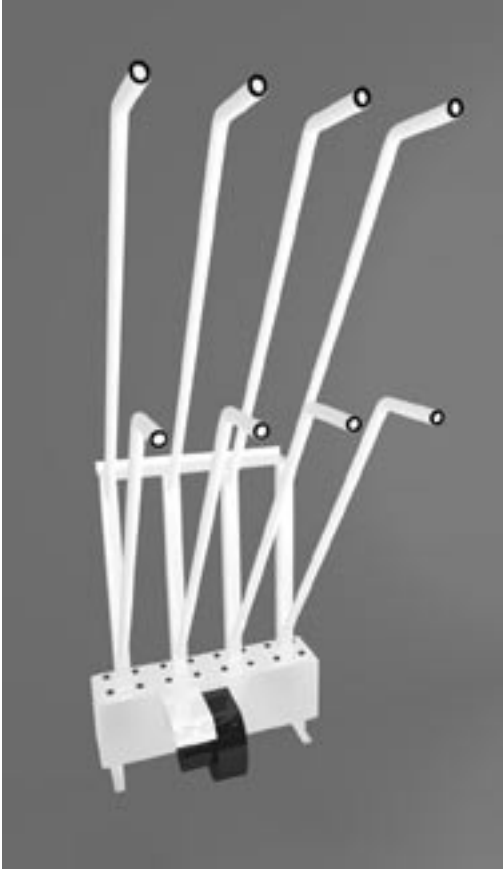

Williams®

Boot & Glove Dryers Inc.

Series: Specialty
Model: Wader4
Description: 4 pair stationary
wader dryer

Dimensions (in): 24x32x64
Wt (lbs): 55

Air/outlets (cfm +/-): 6
Built in heater: Yes

Amps: 8
Watts of Heat: 900
Volts: 110

Sound (dB +/-): 56

Notes: Floor supported,
wall mounted.
On/off switch
8' grounded cord